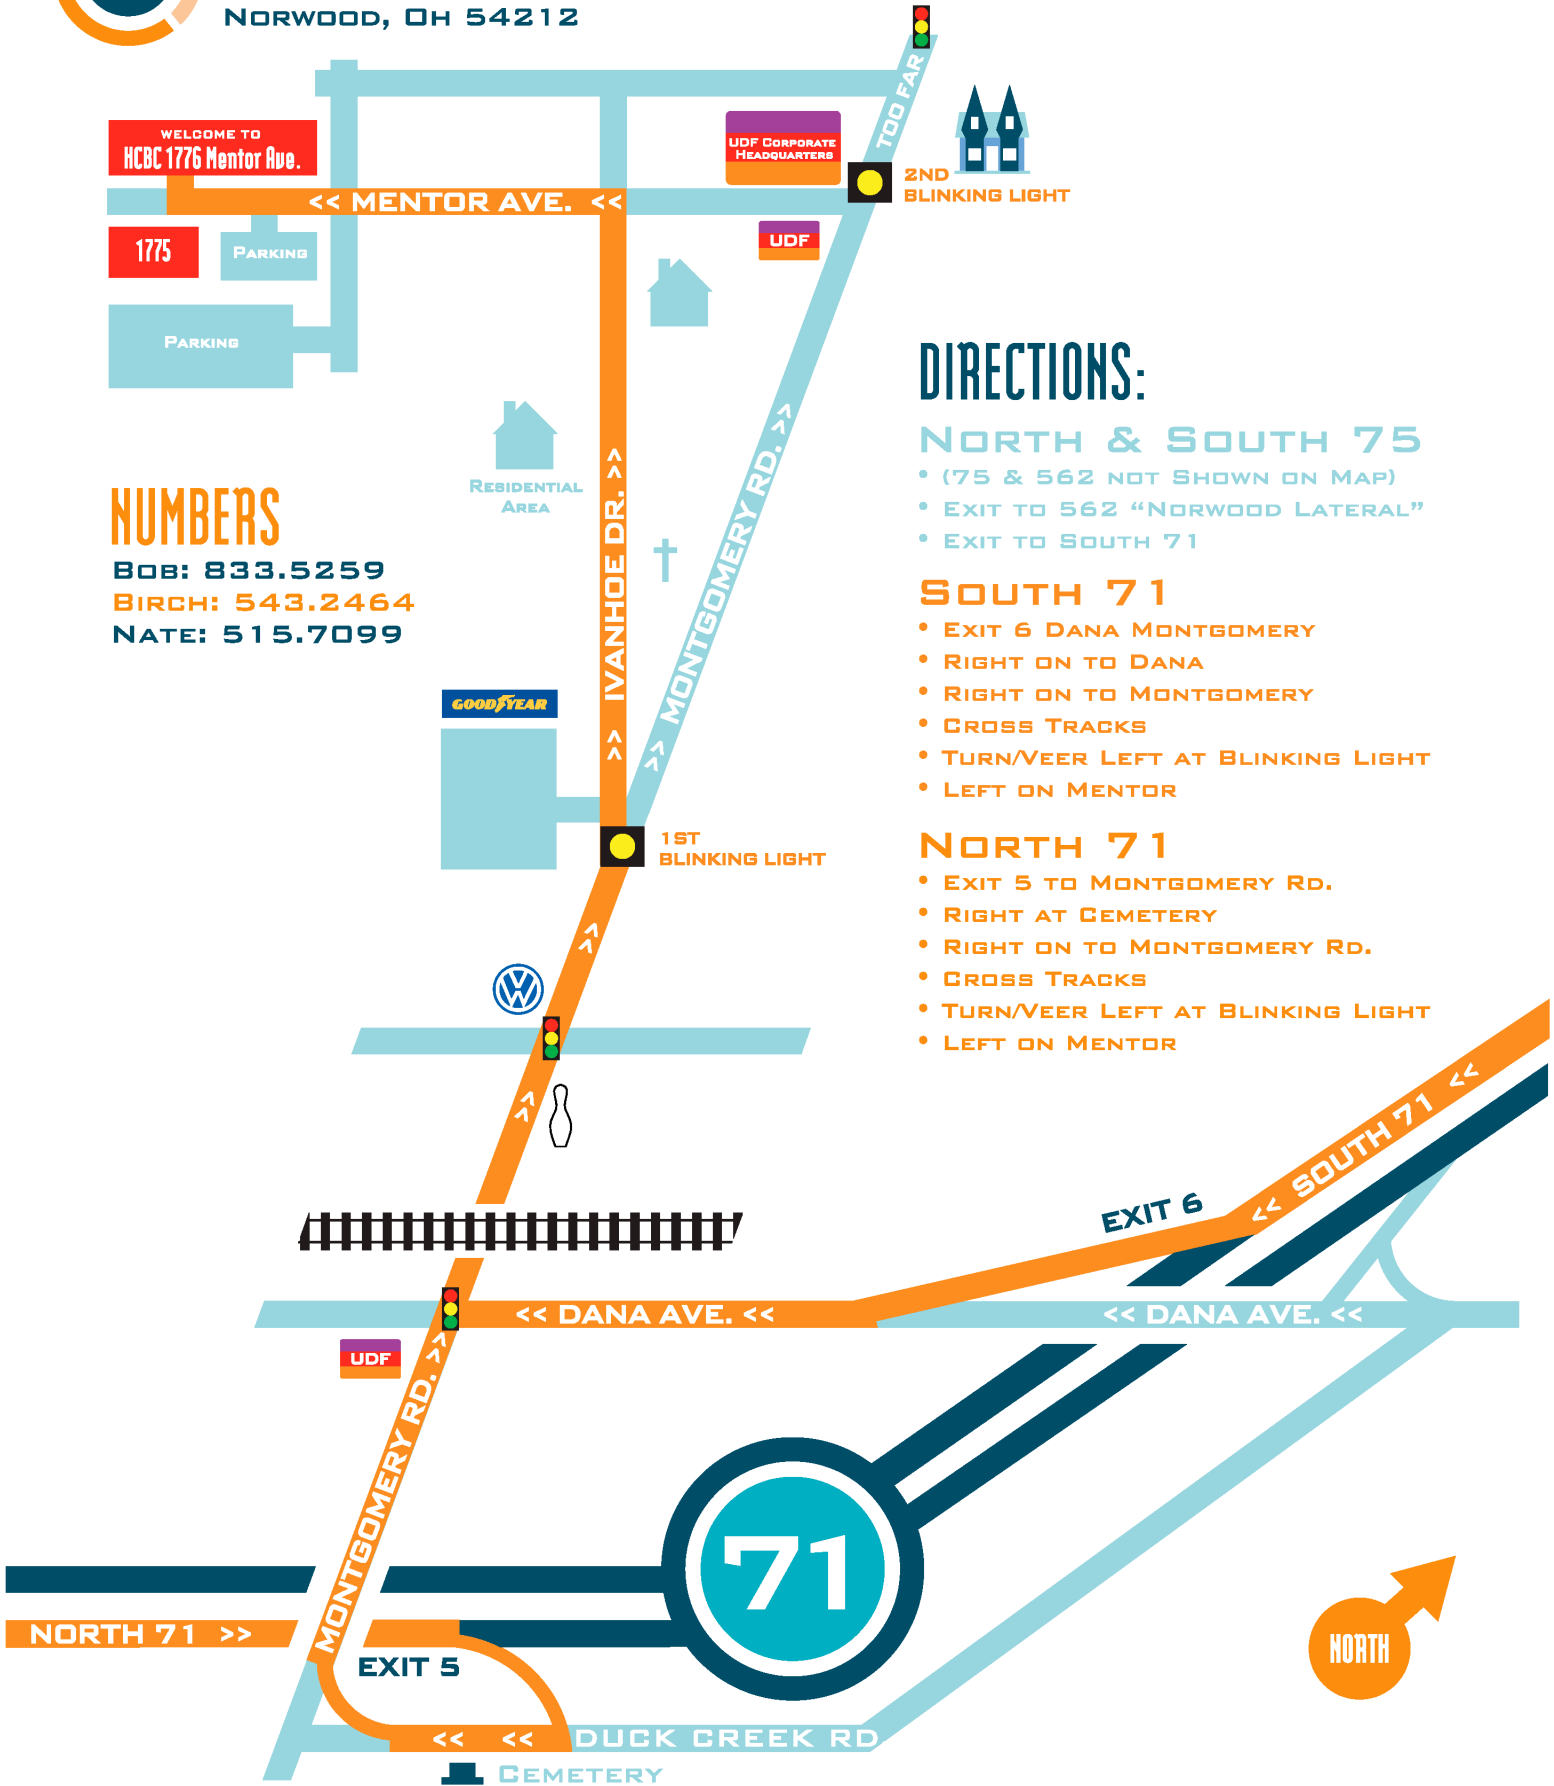

THREE DEGREES CREATIVE
1776 MENTOR AVE.
SUITE 362
NORWOOD, OH 54212

LOCATION MAP

NUMBERS

BOB: 833.5259
BIRCH: 543.2464
NATE: 515.7099

DIRECTIONS:

NORTH & SOUTH 75

- (75 & 562 NOT SHOWN ON MAP)
- EXIT TO 562 "NORWOOD LATERAL"
- EXIT TO SOUTH 71

SOUTH 71

- EXIT 6 DANA MONTGOMERY
- RIGHT ON TO DANA
- RIGHT ON TO MONTGOMERY
- CROSS TRACKS
- TURN/VEER LEFT AT BLINKING LIGHT
- LEFT ON MENTOR

NORTH 71

- EXIT 5 TO MONTGOMERY RD.
- RIGHT AT CEMETERY
- RIGHT ON TO MONTGOMERY RD.
- CROSS TRACKS
- TURN/VEER LEFT AT BLINKING LIGHT
- LEFT ON MENTOR